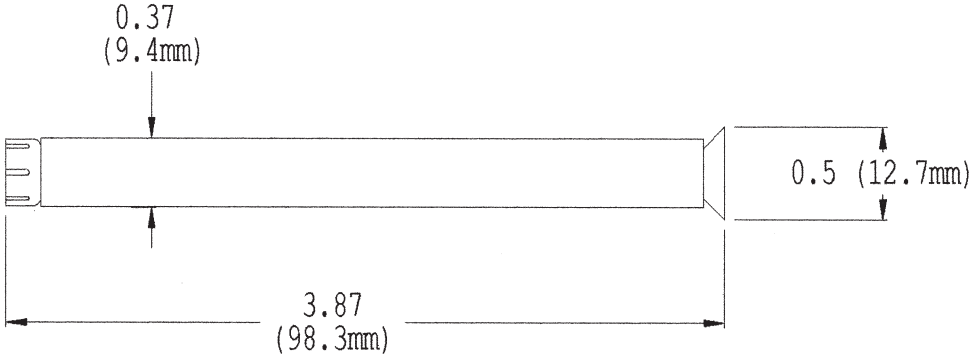

DESCRIPTION
DO-III CURRENT SENSING FUSE
DO-III DUAL SENSING FUSE
DO-III DUAL ELEMENT FUSE

ABB Inc.		
Components & Insulation Material		
TITLE DO-III FUSE HOLDER EXPULSION FUSE OUTLINE		
DIMENSION SHEET:	PAGE:	REVISION:
44-885	13	02
DIMENSIONS ARE IN INCHES.		